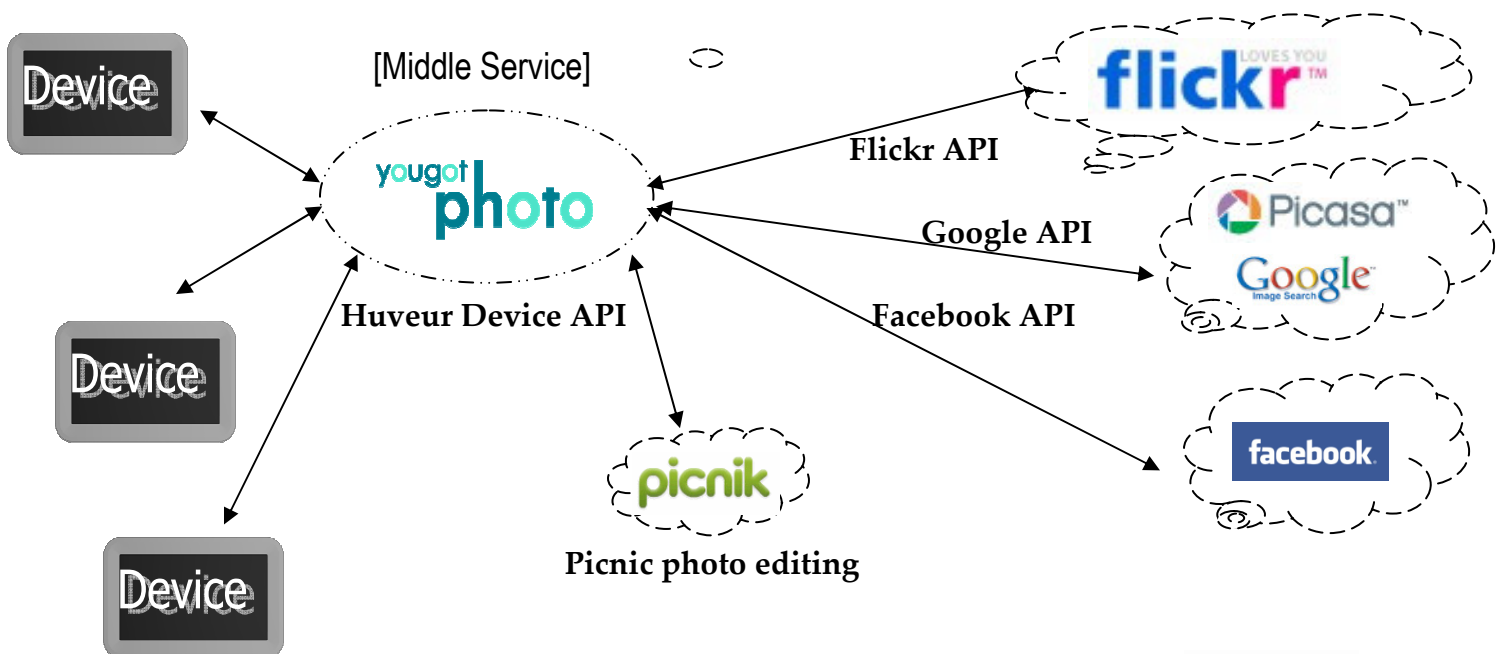

Features

- Manage multiple-frames in one account
- Supports different digital photo frames
- Real-time interaction with frames
- preview photos before sending
- View and manage photos for each frame
- Drag-n'-Drop technology
- Supports RSS auto feeds (coming soon)
- Supports Desktop Frames and Yahoo Widgets
- Supports Flickr private photos
- Allows friends to send photos to each other's frames
- Allow sending one or more photos to a group of frames
- Abundant photo sources, and more sources to come
- User has complete control of the frame contents
- No junk photos, no advertisement
- Affiliated with Picnik.com—a useful online photo editing web service
- More cool features are coming soon.

Techniques

YouGotPhoto aggregates photo content from the web

4701 Innovation Drive CB103
Lincoln NE 68521 USA
+1.402.570.7523