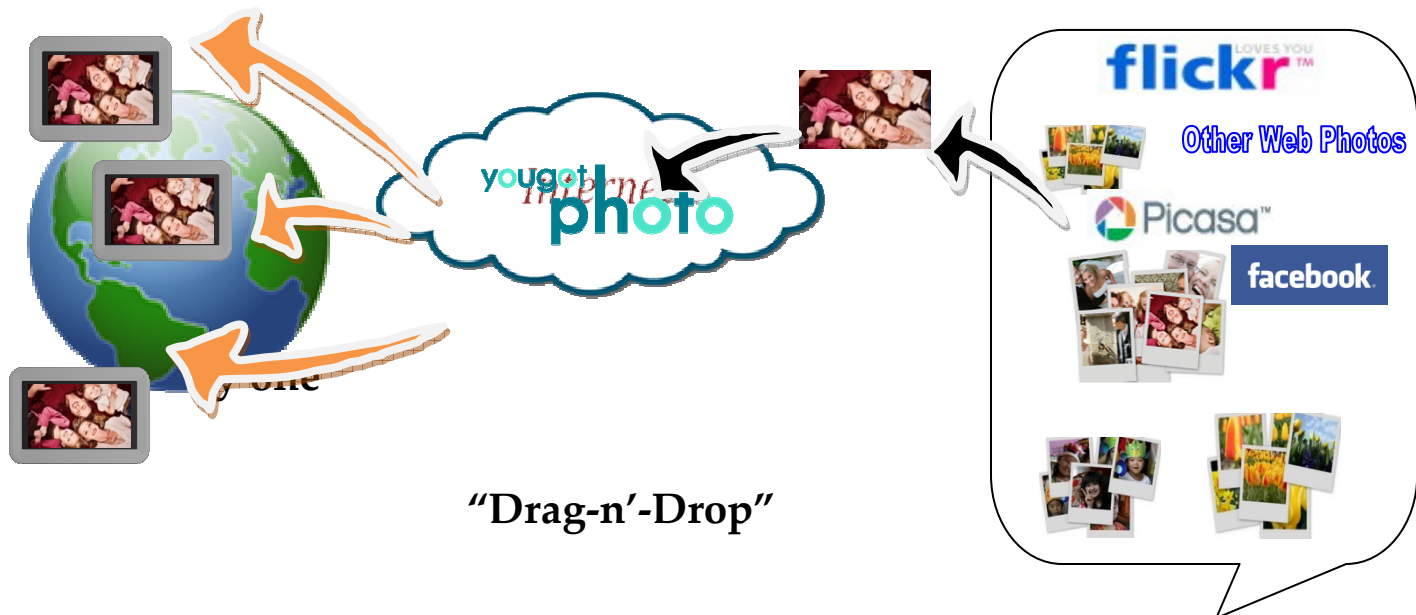

The system interacts with your digital photo frames in real-time sending photos to your digital photo frames as you drag-and-drop. By adding photo sharing site IDs or searching for photos, you can view all public photos on these webs sites at a glance. Choose the photos you would like your digital photo frame to display, no junk photos or unwanted advertisement. Have multiple digital photo frames? You can manage contents of many digital photo frames. Delivering photos to your friend's frames or sending photos to a group of frames require only one Drag-n'-Drop.

Techniques

YouGotPhoto aggregates photo content from the web

4701 Innovation Drive CB103
Lincoln NE 68521 USA
+1.402.570.7523

How It Works

YouGotPhoto is not a photo hosting site. It allows users the ability to simply manage and view their photos stored on a variety of photo sharing sites with their or other's IDs, as long as the photos are public. Then, users can send their favorite photos to any digital photo frames in any corner of the world, at anytime.

Marketing Applications

- Restaurant menu
 - **Scenario 1:** A photo frame (a display device) is set on each table displaying the menu of the day. Customers walk in and view the menu from the display devices. They can order from by touching the panel on the device. The order goes directly to the kitchen.
 - **Scenario 2:** A husband wants to surprise his wife with their anniversary. He sends a special to the restaurant they are going to. In the middle of the romantic meal, the photo automatically shows on the display device and says: "Happy Anniversary!!"
- Signage and billboard
- Bundle with telecom companies for communication usage